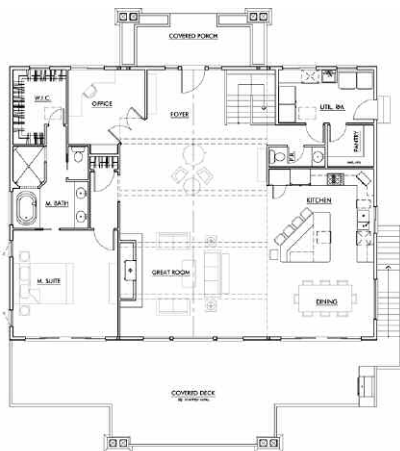

Information provided by

Gordon Gamelin, of Gordon Gamelin Homes, has been building quality handcrafted custom residences and retreat cabins in the Spokane/Coeur d'Alene area for more than thirty years. As a custom builder he is committed to delivering the highest quality possible along with outstanding service.

Designed by Oscar Torres of Design Services Northwest this custom crafted lake retreat sits atop the pristine eastern shores of Coeur d'Alene Lake. The home features an open floor plan with views of the water that abound from everywhere, a generous kitchen, three bedrooms, five baths, a private office, a completely finished lower level and a detached double-decker garage. The sun bathing deck and terraced patio create an extension of the home that brings the water right up to you.

The interior décor consists of custom woodwork, hardwood floors, eight foot tall solid wood doors and a large stone fireplace that anchors the north end of the great room. The design also called for the use of large arched timber trusses carried throughout the vaulted foyer and great room. Along with the use of natural stones and granite the total combination adds warmth that invites the owner to sit, sip a glass of wine and relax while enjoying the views of the lake.

The lower level features a full surround sound theater with a one hundred inch screen that is recessed in the ceiling and drops down for use when needed. The fully equipped wet bar adjacent to the recreation room/theater room makes the perfect place to entertain guests.

If you are considering building a custom home or lake retreat please give Gordon Gamelin a call at (509) 994-2406. He will be happy to assist you with any questions or provide you with an estimate.