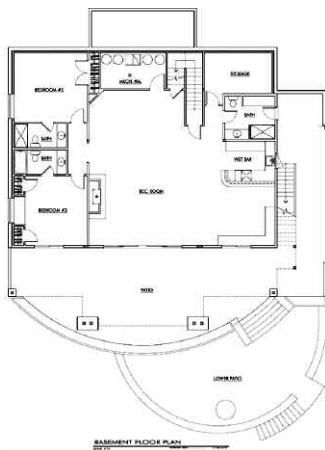

Designed by Oscar Torres of Design Services Northwest this custom crafted lake retreat sits atop the pristine eastern shores of Coeur d'Alene Lake. The home features an open floor plan with views of the water that abound from everywhere, a generous kitchen, three bedrooms, five baths, a private office, a completely finished lower level and a detached double-decker garage. The sun bathing deck and terraced patio create an extension of the home that brings the water right up to you.

The interior décor consists of custom woodwork, hardwood floors, eight foot tall solid wood doors and a large stone fireplace that anchors the north end of the great room. The design also called for the use of large arched timber trusses carried throughout the vaulted foyer and great room. Along with the use of natural stones and granite the total combination adds warmth that invites the owner to sit, sip a glass of wine and relax while enjoying the views of the lake.

The lower level features a full surround sound theater with a one hundred inch screen that is recessed in the ceiling and drops down for use when needed. The fully equipped wet bar adjacent to the recreation room/theater room makes the perfect place to entertain guests.

If you are considering building a custom home or lake retreat please give Gordon Gamelin a call at (509) 994-2406. He will be happy to assist you with any questions or provide you with an estimate.

MAIN FLOOR PLAN
SCALE 1/8" = 1'-0"