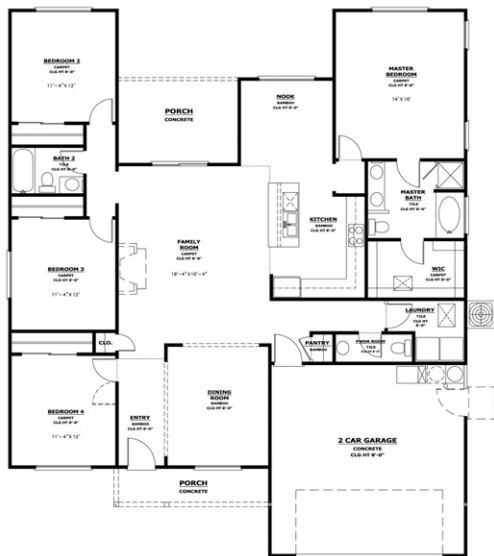

Information provided by

- 1960 Floor Plan
- Single-Story Home
- 1960 Sq Ft
- Family Room
- Dining Room
- Large Kitchen with Island
- 4 Spacious Bedrooms
- 2.5 Bathrooms
- Concrete porch

Envision Homes is now offering up to \$30,000 in FREE UPGRADES including Granite Kitchen Countertops, Bamboo Flooring, Rear-Yard Landscaping, Vinyl Fencing, A/C, Tile Floors in Entry & Bathrooms, and More! Visit [www.EnvisionWA.com](http://www.EnvisionWA.com) for information.