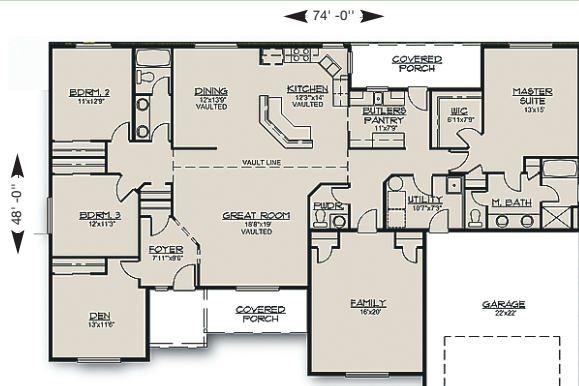

Lexar Homes has plans starting at $43 sq ft built on your land or on land you purchase with our home.

Serving the Inland Northwest and Northern Idaho.

The 2576 sq ft plan shown here starts at $132,900 built on your site.

Lexar Homes is the leader in on-your-site builders providing you with affordable, high quality, healthy, sustainable, and energy-efficient custom homes through the study and application of Building Science technology. We offer 41-plus, customizable floor plans to suit all types of housing needs. We can also build your plans. We are locally owned and managed and use local suppliers and trades professionals to build your home to help support our community and get the quality we demand. Come visit our beautiful model home and see why Lexar Homes is the choice to build your custom home on your land. We are located at 506 N. Vercler Rd., Spokane Valley, WA 99216 and can be contacted at 509-321-1000.

Virtual tours at www.LexarHomes.com

Information provided by