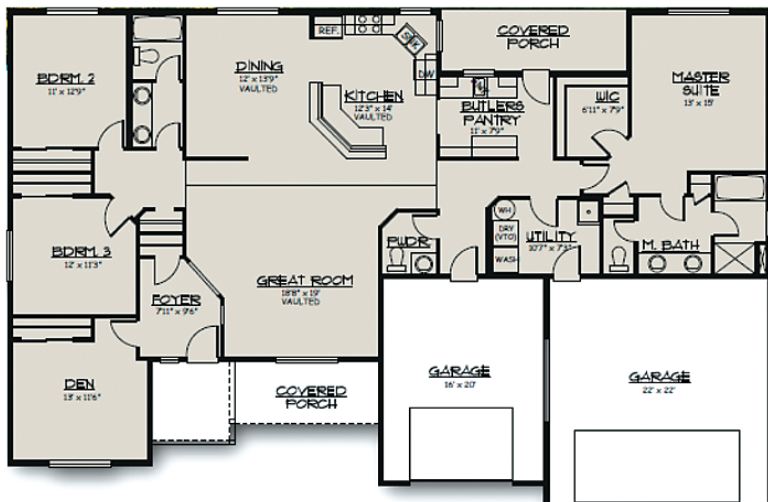

Information provided by

Lexar Homes has plans starting at \$43/sq. ft. built on your site and serving the Inland Northwest and Northern Idaho.

Lexar Homes is the leader in on-your-site builders providing you with affordable, high quality, healthy, sustainable, and energy-efficient custom homes through the study and application of Building Science technology. We offer 30-plus, customizable floor plans to suit all types of housing needs. This 2248 sq ft plan starts at \$129,900 built on your site. We can also build your plans.